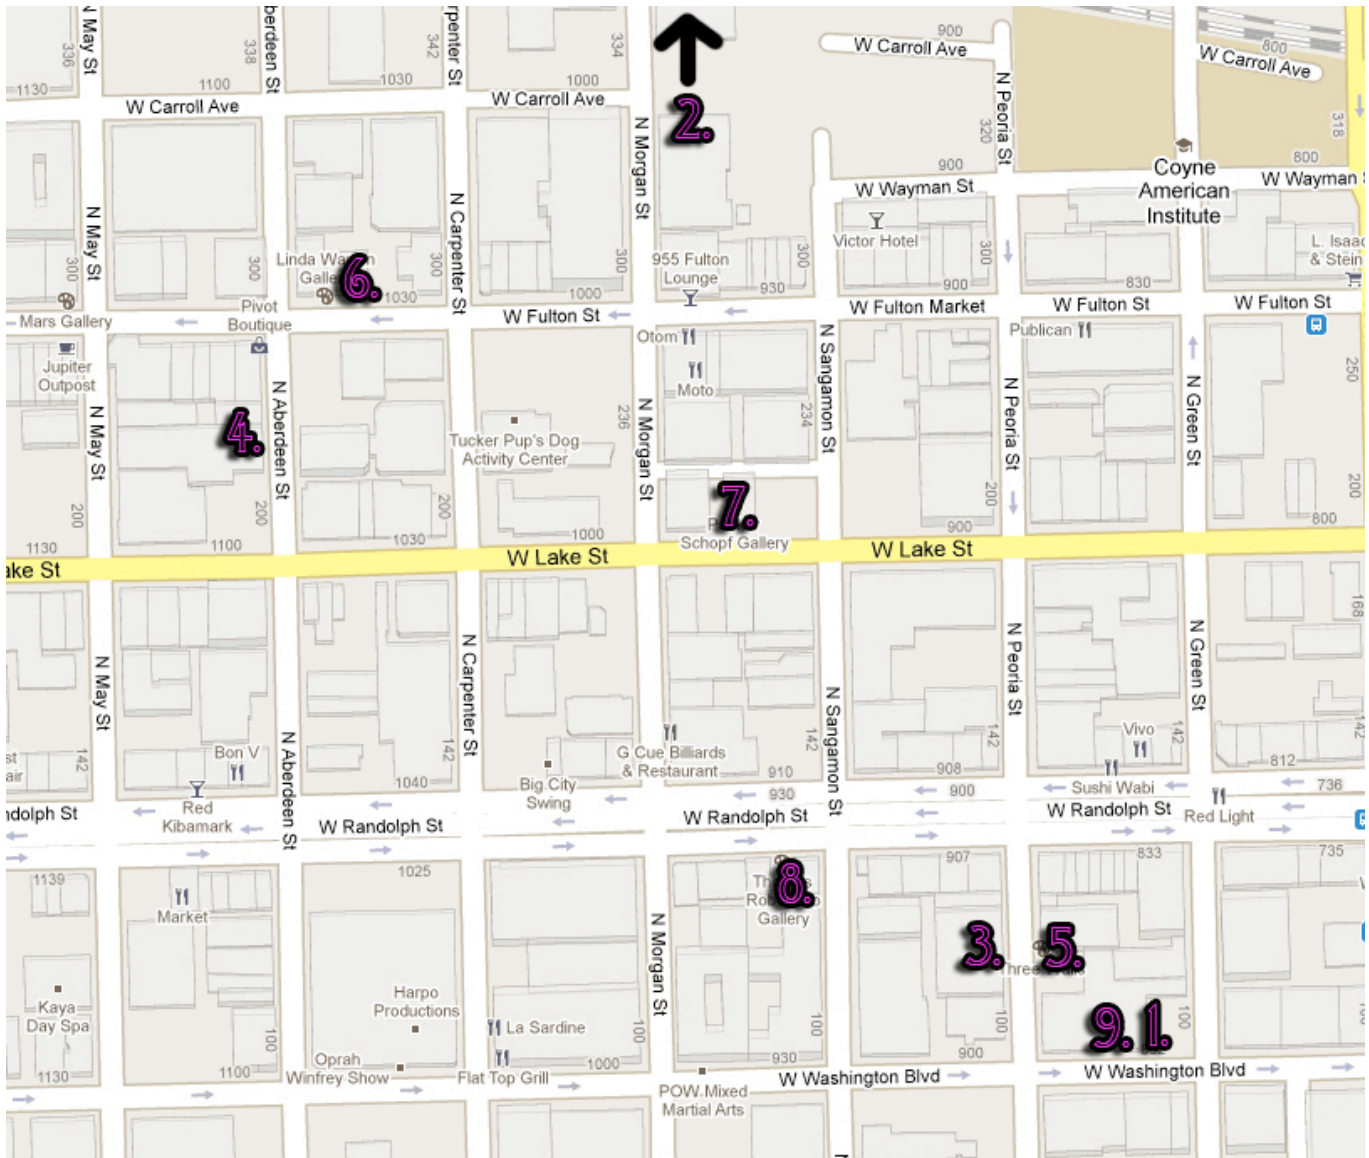

West Loop:

1. [Andrew Rafacz Gallery](#) - 835 W Washington Blvd. French Cut, work by Wendy White. Reception 6-9pm.

[Carrie Secrist Gallery](#) - 835 W. Washington Blvd. Megan Greene and Carolyn Ottmers. Reception 5-8pm. 9/10-10/16.

[Kavi Gupta Gallery](#) - 835 W Washington Blvd. Chris Johanson and The Color of Black & White. Reception 6-9pm. 9/10-10/16.

[McCormick Gallery](#) - 835 W. Washington. New Work by Bernard Williams. Reception 4-7pm. 9/10-10/16.

2. [Douglas Dawson Gallery](#) - 400 N. Morgan. BAMANA!, works from Mali. Reception 6-9pm. 9/10-10/15.

3. [Dubhe Carreño Gallery](#) - 118 N. Peoria. New Ceramic Sculpture by Elise Siegel. Reception 5-7pm. 9/10-11/6.

[Rhona Hoffman Gallery](#) - 118 N. Peoria St. World Stage: India - Sri Lanka, work by Kehinde Wiley. Reception 5-7pm. 9/10-10/23.

[Walsh Gallery](#) - 118 N. Peoria, 2nd Fl. Water Ways, work by Vivan Sundaram, Reena Kallat, Gulam Mohammed Sheikh, Sheba Chhachhi, Song Dong, Miao Xiaochun, & Wang Wei. Reception 5-9pm. 9/10-11/6.