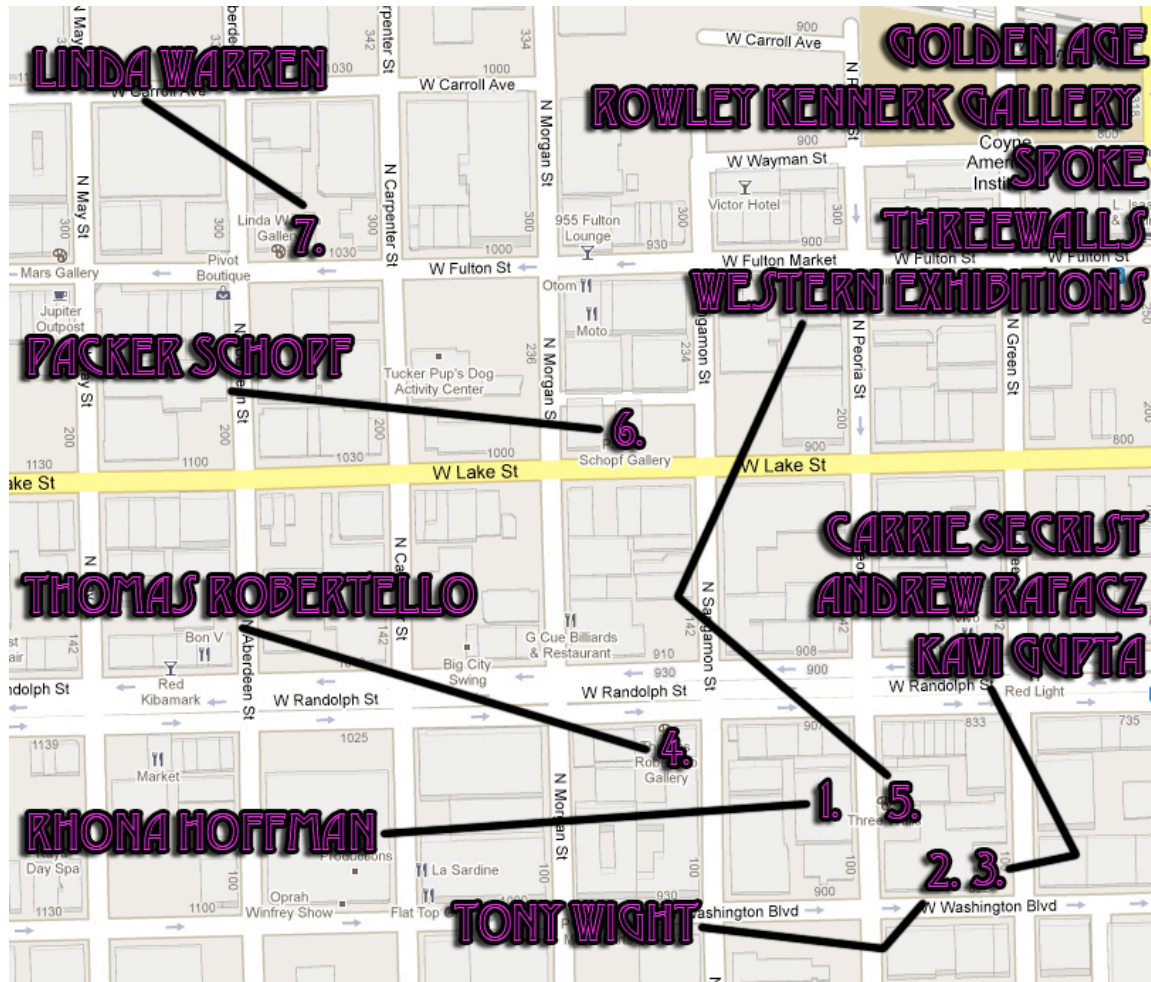

*The River North Burke/Hildwine Crawl –*

1. [Catherine Edelman Gallery](#) - 300 W. Superior. Beginnings, work by Shana & Robert ParkeHarrison. Reception 5-7pm. 9/10-10/30.

[David Weinberg Gallery](#) - 300 W. Superior. 2010 MFA Graduate Photography from the Yale School of Art. Reception 5-8pm. 9/10-10/30.

2. [Ann Nathan Gallery](#) - 212 W. Superior. Stephen Cefalo. Reception 5-8pm.

3. [Stephen Daiter Gallery](#) - 230 W. Superior, 4th Fl. We Shall, work by Paul D'Amato. Reception 5-8pm. 9/10-10/30.

4. [Portals Ltd.](#) - 742 N. Wells. Milton Tomlinson, Wendy Ellis-Smith, Natalie Featherston, Ted Gall, Ginger Fox, Constance Roberts, Mitzura Salgian, & Joel Sanderson. Reception 5-8pm.

5. [Printworks](#) - 311 W. Superior. Audrey Niffenegger. Reception 5-8pm. 9/10-10/16.

*The West Loop Burke/Hildwine Crawl –*

1. [Rhona Hoffman Gallery](#) - 118 N. Peoria St. World Stage: India - Sri Lanka, work by Kehinde Wiley. Reception 5-7pm. 9/10-10/23.

6. [Packer Schopf Gallery](#) - 942 W. Lake. Michael Ferris Jr., Frank Trankina, & Eric Stotik. Reception 6-9pm.

7. [Linda Warren Gallery](#) - 1052 W. Fulton Mkt. Here and There, work by Heather Marshall. Reception 6-9pm. 9/10-10/23.