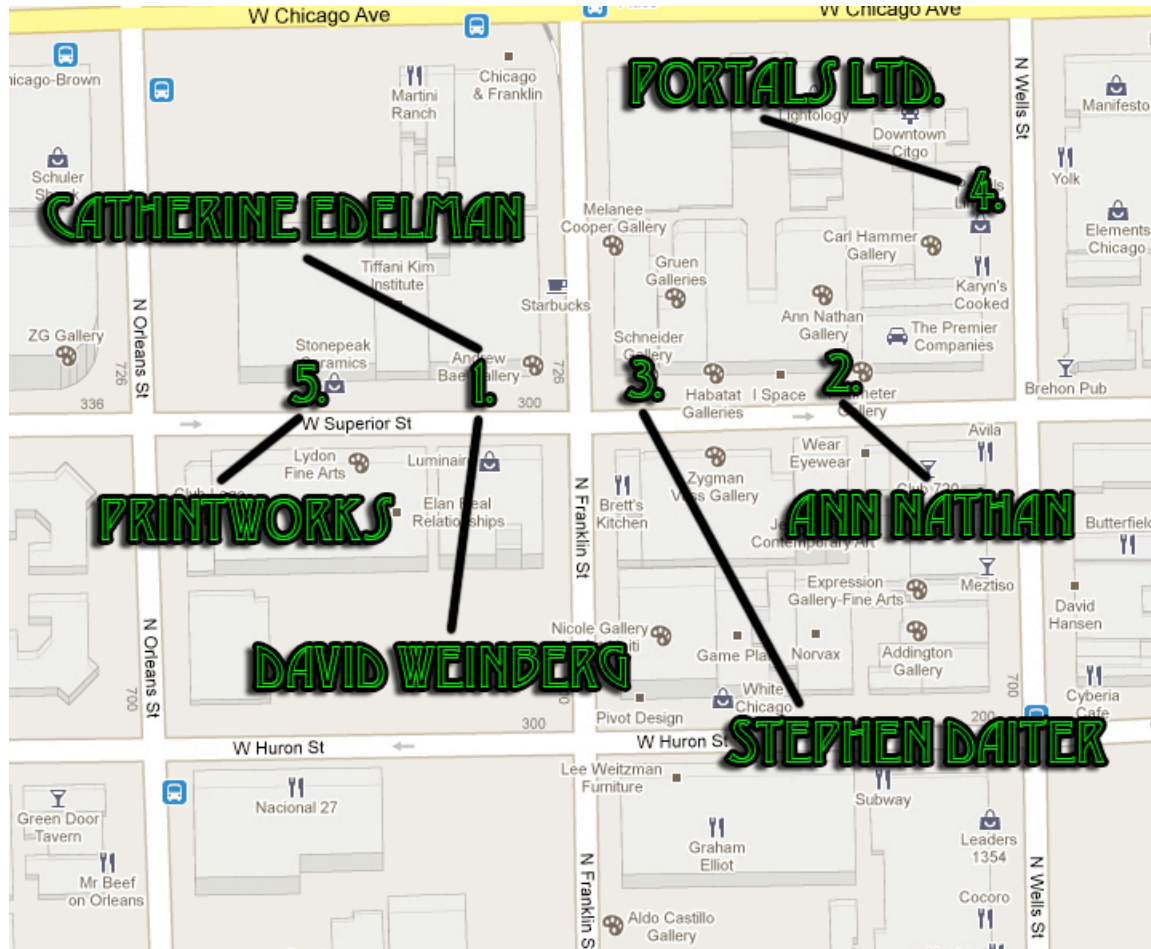

*The River North Burke/Hildwine Crawl –*

1. [Catherine Edelman Gallery](#) - 300 W. Superior. Beginnings, work by Shana & Robert ParkeHarrison. Reception 5-7pm. 9/10-10/30.

[David Weinberg Gallery](#) - 300 W. Superior. 2010 MFA Graduate Photography from the Yale School of Art. Reception 5-8pm. 9/10-10/30.

2. [Ann Nathan Gallery](#) - 212 W. Superior. Stephen Cefalo. Reception 5-8pm.

3. [Stephen Daiter Gallery](#) - 230 W. Superior, 4th Fl. We Shall, work by Paul D'Amato. Reception 5-8pm. 9/10-10/30.

4. [Portals Ltd.](#) - 742 N. Wells. Milton Tomlinson, Wendy Ellis-Smith, Natalie Featherston, Ted Gall, Ginger Fox, Constance Roberts, Mitzura Salgian, & Joel Sanderson. Reception 5-8pm.

5. [Printworks](#) - 311 W. Superior. Audrey Niffenegger. Reception 5-8pm. 9/10-10/16.

*The West Loop Burke/Hildwine Crawl –*

1. [Rhona Hoffman Gallery](#) - 118 N. Peoria St. World Stage: India - Sri Lanka, work by Kehinde Wiley. Reception 5-7pm. 9/10-10/23.

6. [Packer Schopf Gallery](#) - 942 W. Lake. Michael Ferris Jr., Frank Trankina, & Eric Stotik. Reception 6-9pm.

7. [Linda Warren Gallery](#) - 1052 W. Fulton Mkt. Here and There, work by Heather Marshall. Reception 6-9pm. 9/10-10/23.